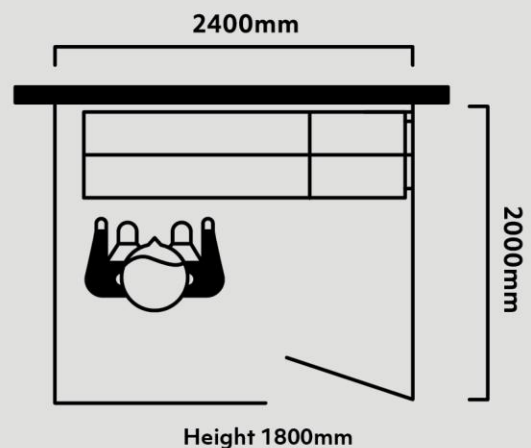

TYPICAL SITE REQUIREMENTS

For more information contact us on 03 5562 9088 or email info@trubludogwash.com.au